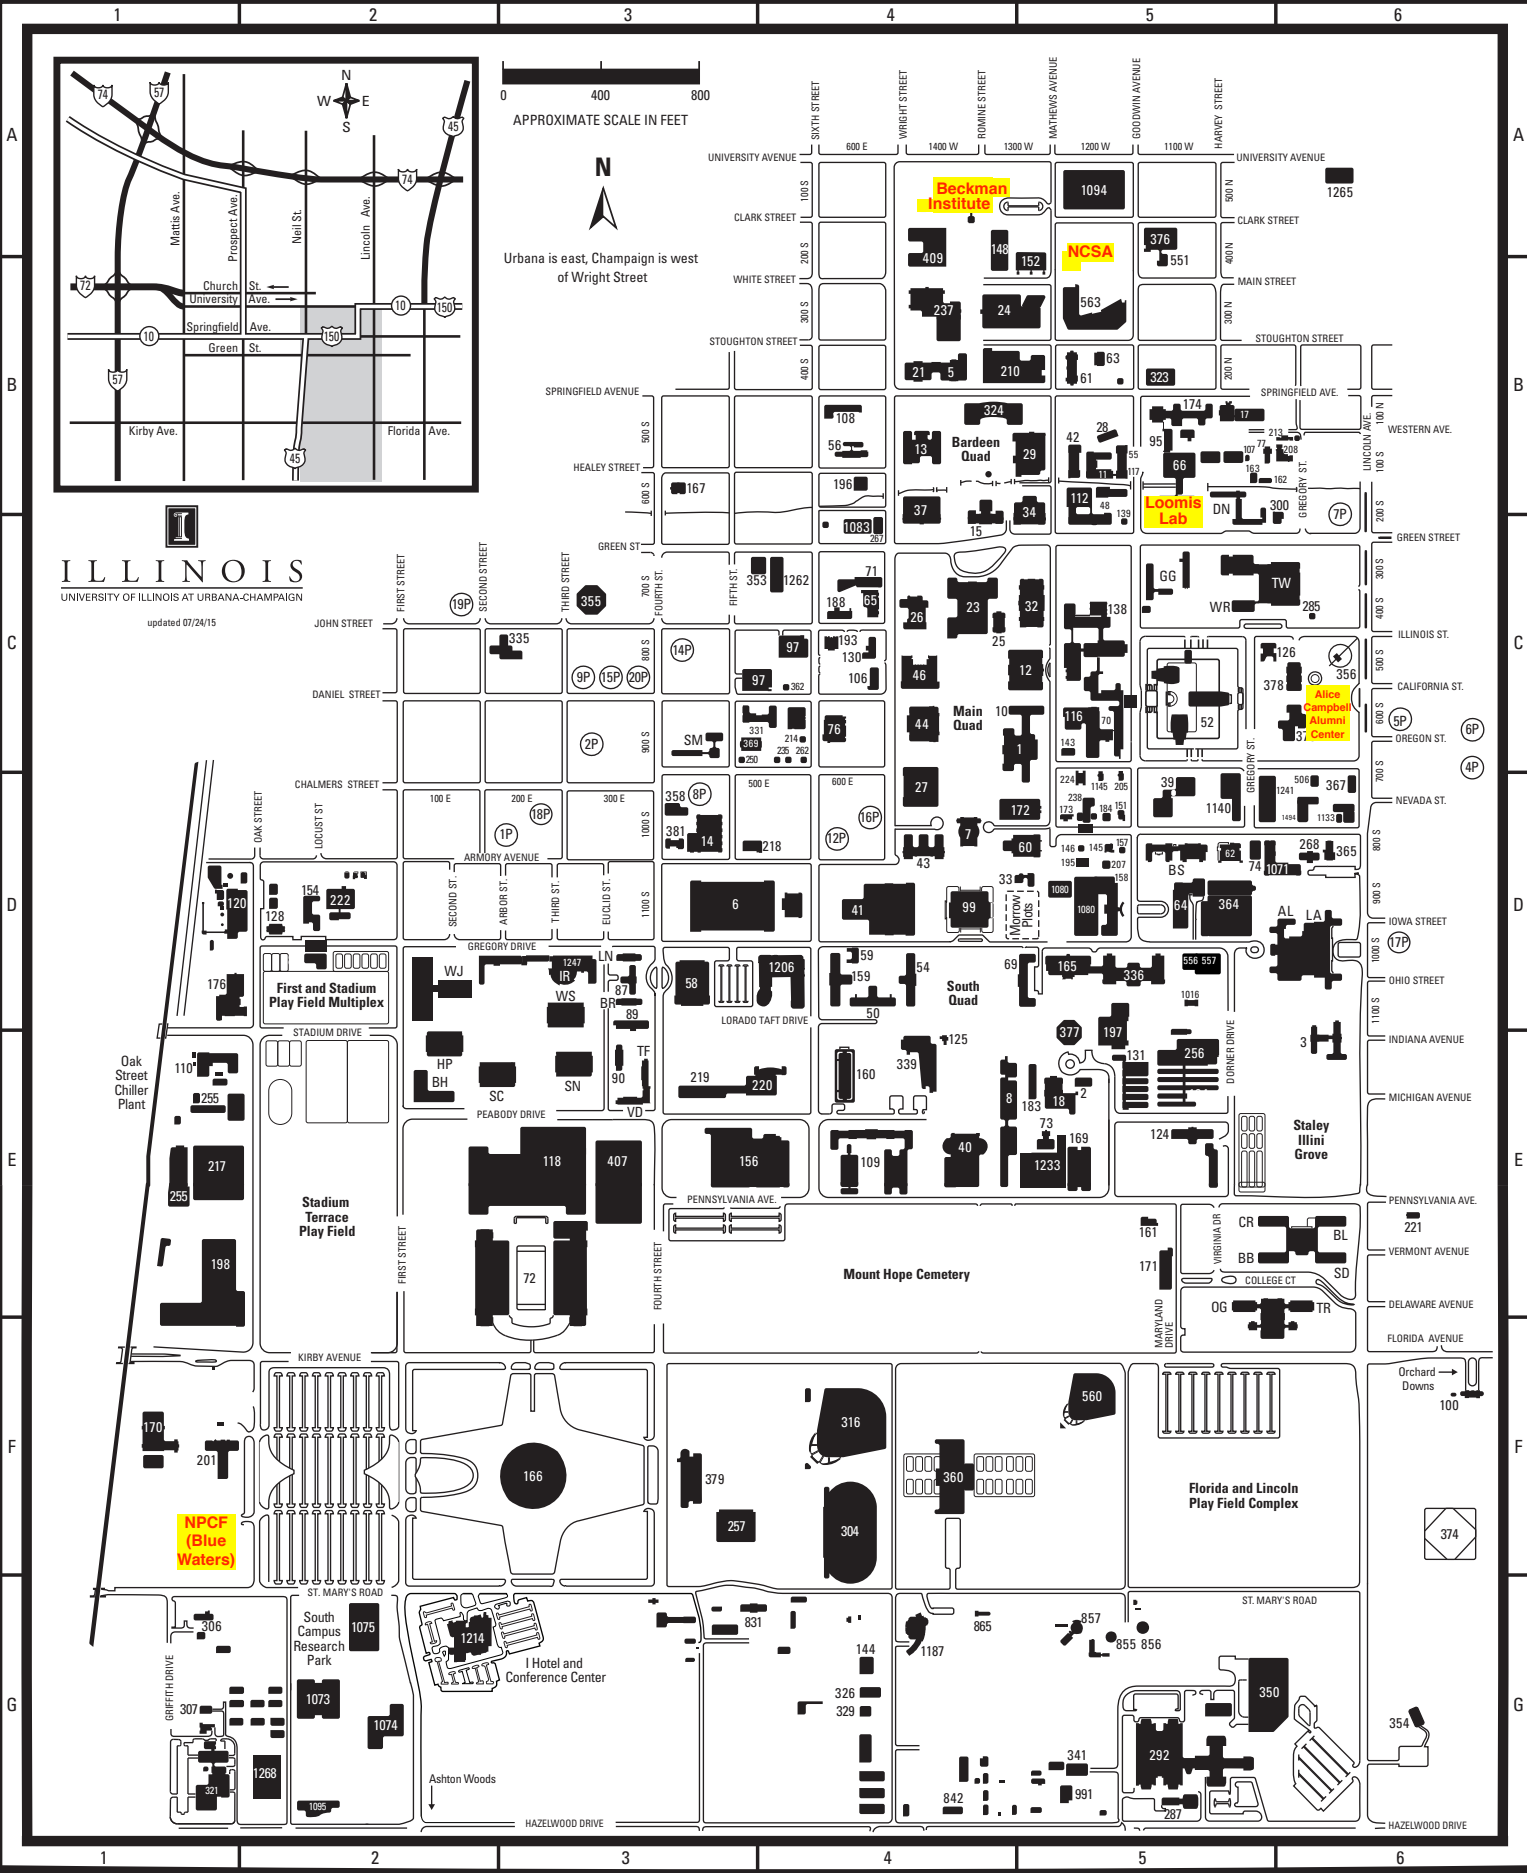

Urbana is east, Champaign is west of Wright Street

ILLINOIS
UNIVERSITY OF ILLINOIS AT URBANA-CHAMPAIGN
updated 07/24/15

Oak Street Chiller Plant

First and Stadium Play Field Multiplex
Stadium Terrace Play Field

NPCF (Blue Waters)

South Campus Research Park

I Hotel and Conference Center

Mount Hope Cemetery

Florida and Lincoln Play Field Complex

Ashton Woods

Orchard Downs

374