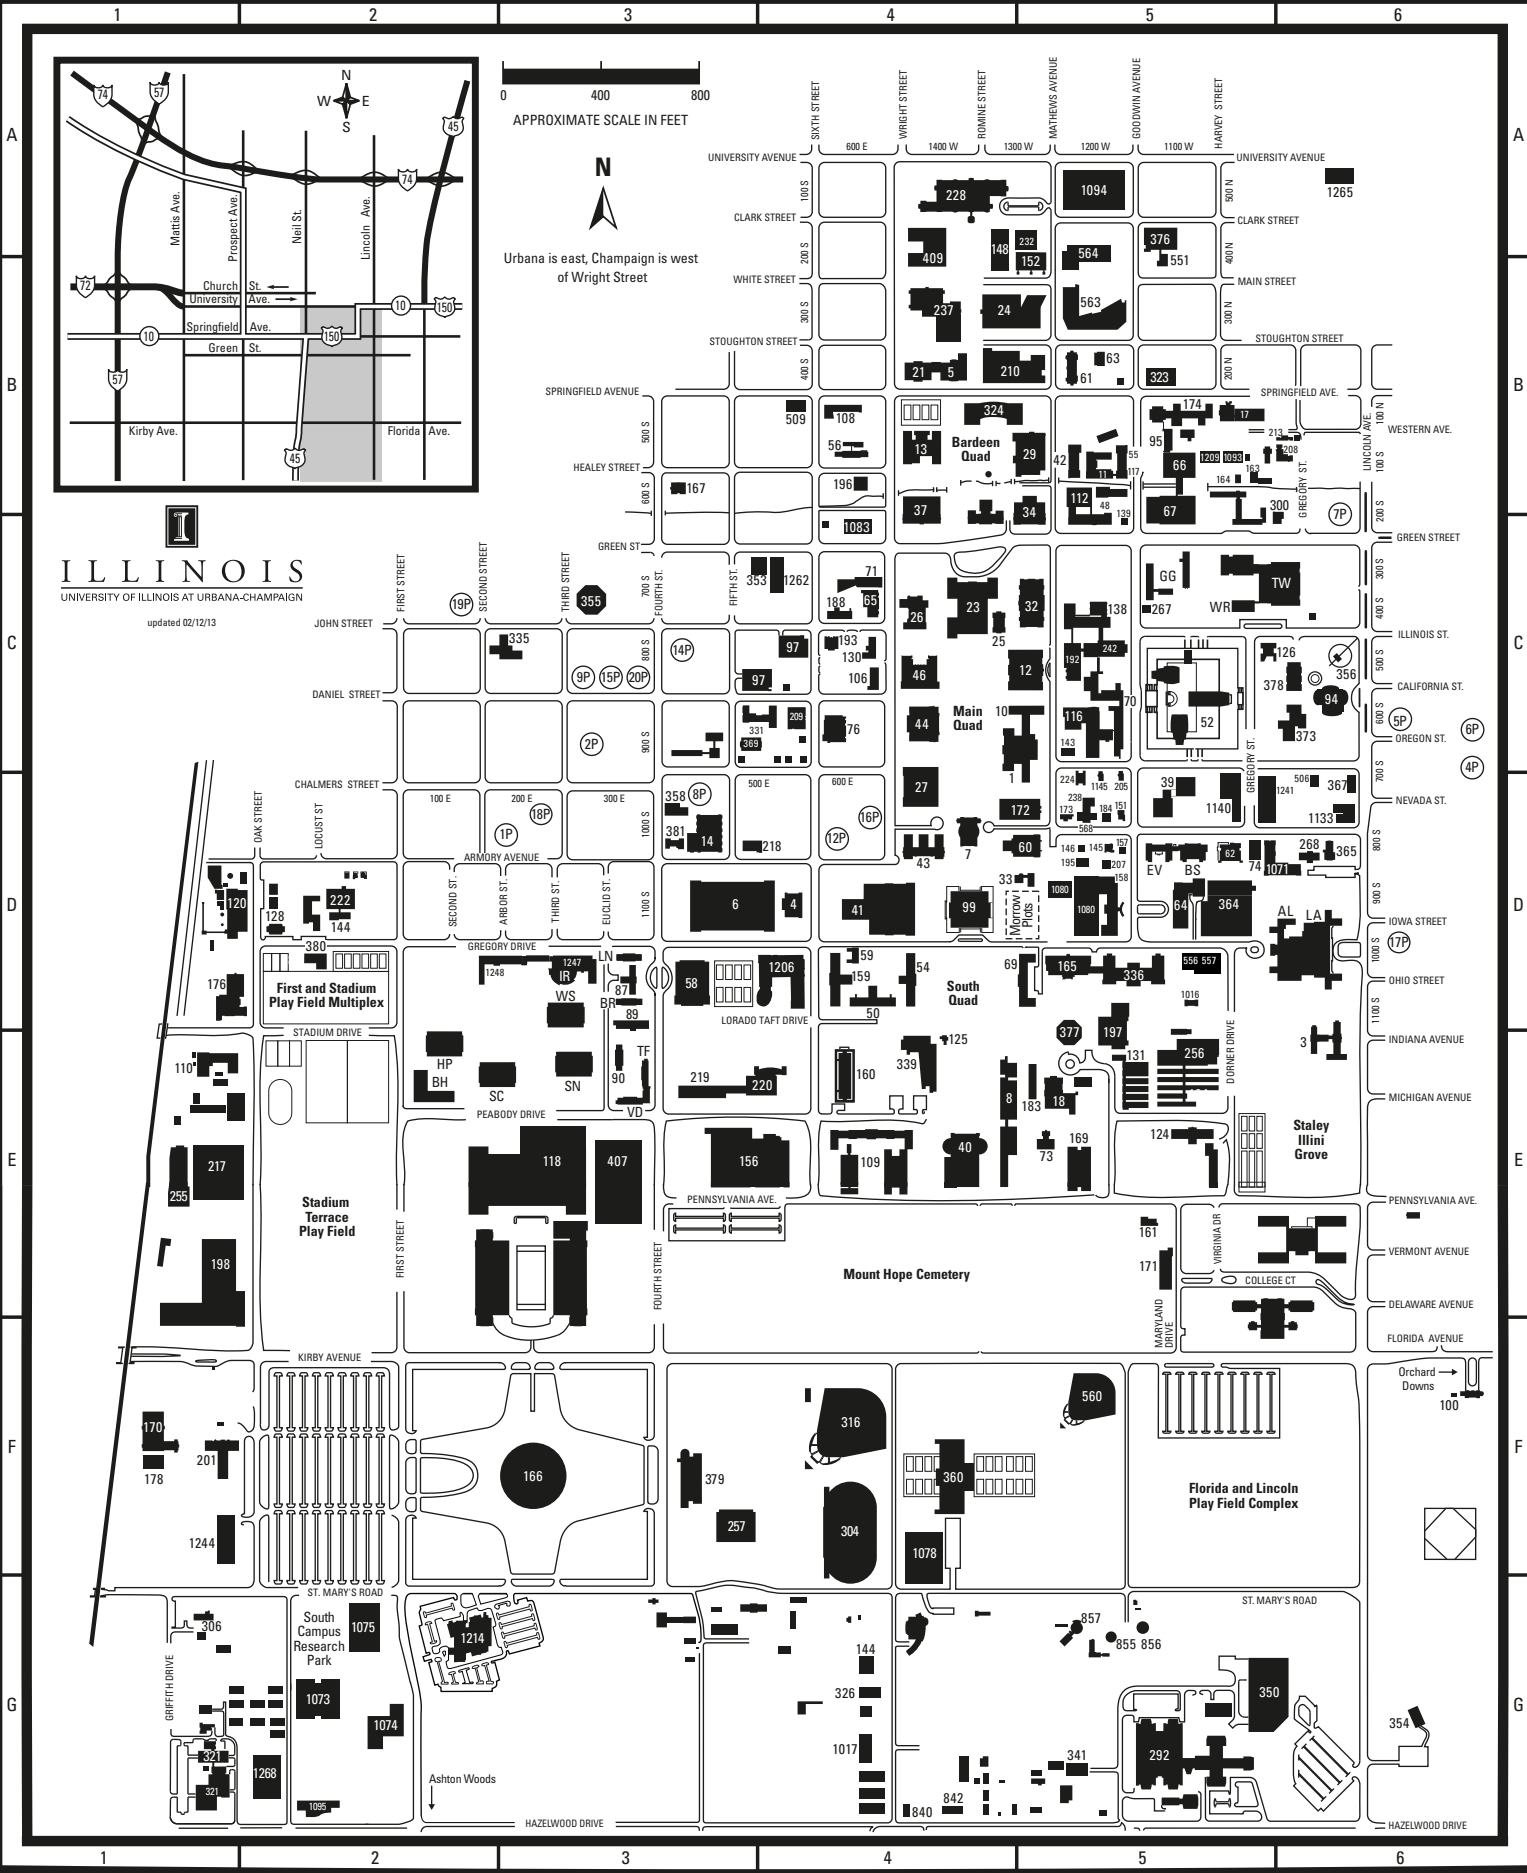

APPROXIMATE SCALE IN FEET

N

Urbana is east, Champaign is west of Wright Street

ILLINOIS
UNIVERSITY OF ILLINOIS AT URBANA-CHAMPAIGN
updated 02/12/13

Campus Map

The designation in parentheses (D1) indicates the map coordinates.